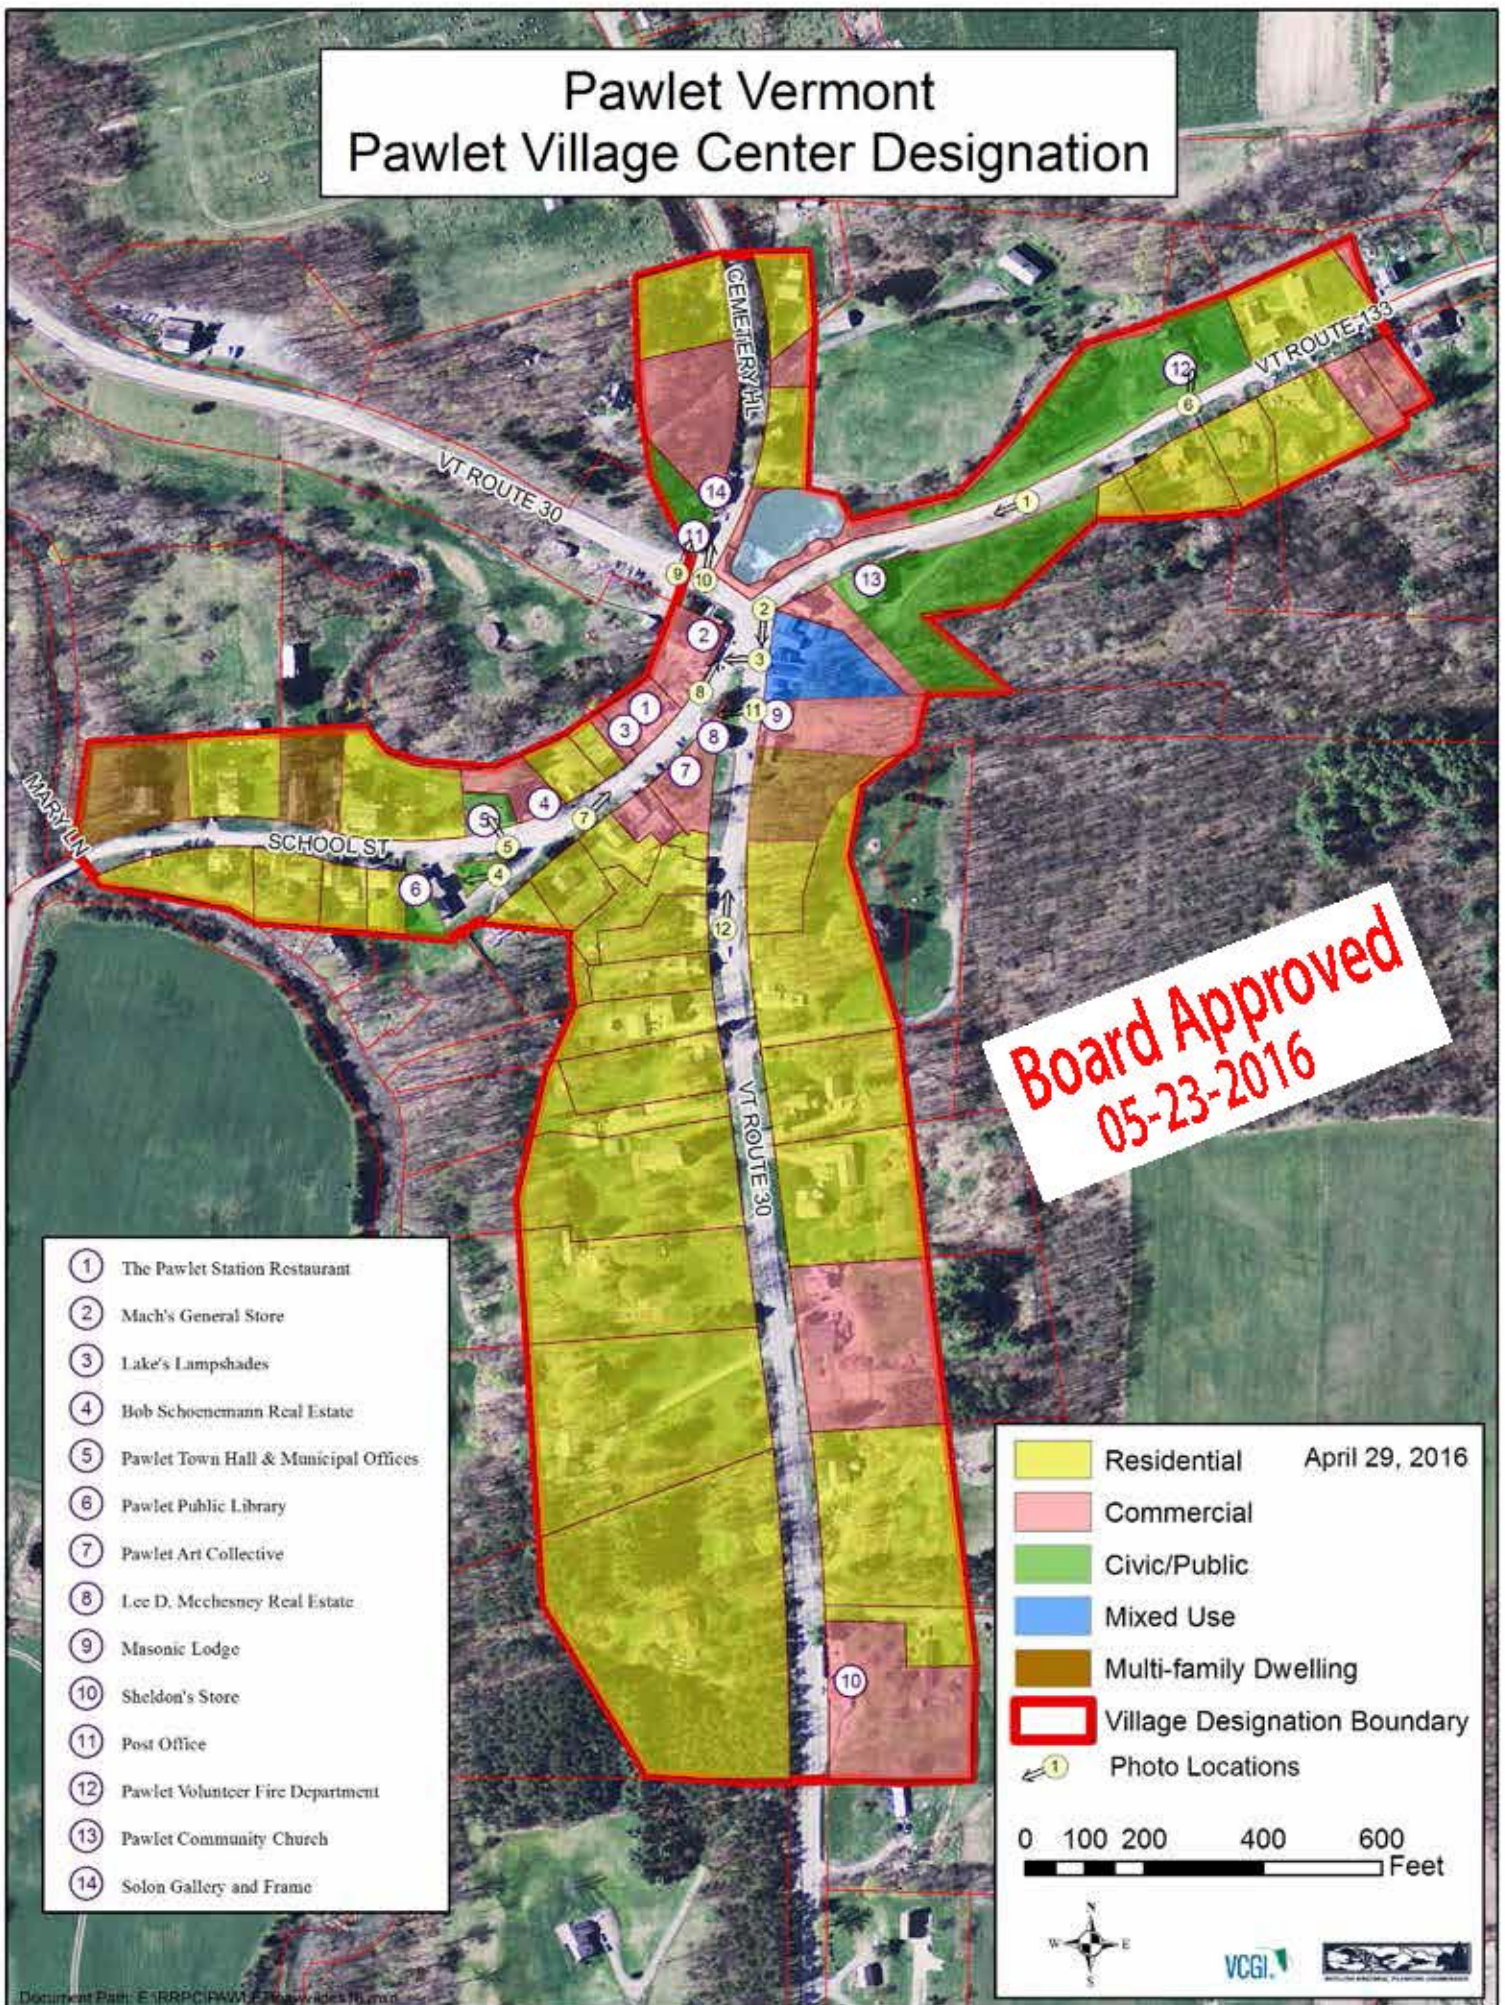

Pawlet Vermont Pawlet Village Center Designation

**Board Approved
05-23-2016**

- ① The Pawlet Station Restaurant
- ② Mach's General Store
- ③ Lake's Lampshades
- ④ Bob Schoenemann Real Estate
- ⑤ Pawlet Town Hall & Municipal Offices
- ⑥ Pawlet Public Library
- ⑦ Pawlet Art Collective
- ⑧ Lee D. Mechesney Real Estate
- ⑨ Masonic Lodge
- ⑩ Sheldon's Store
- ⑪ Post Office
- ⑫ Pawlet Volunteer Fire Department
- ⑬ Pawlet Community Church
- ⑭ Solon Gallery and Frame

	Residential	April 29, 2016
	Commercial	
	Civic/Public	
	Mixed Use	
	Multi-family Dwelling	
	Village Designation Boundary	
	Photo Locations	