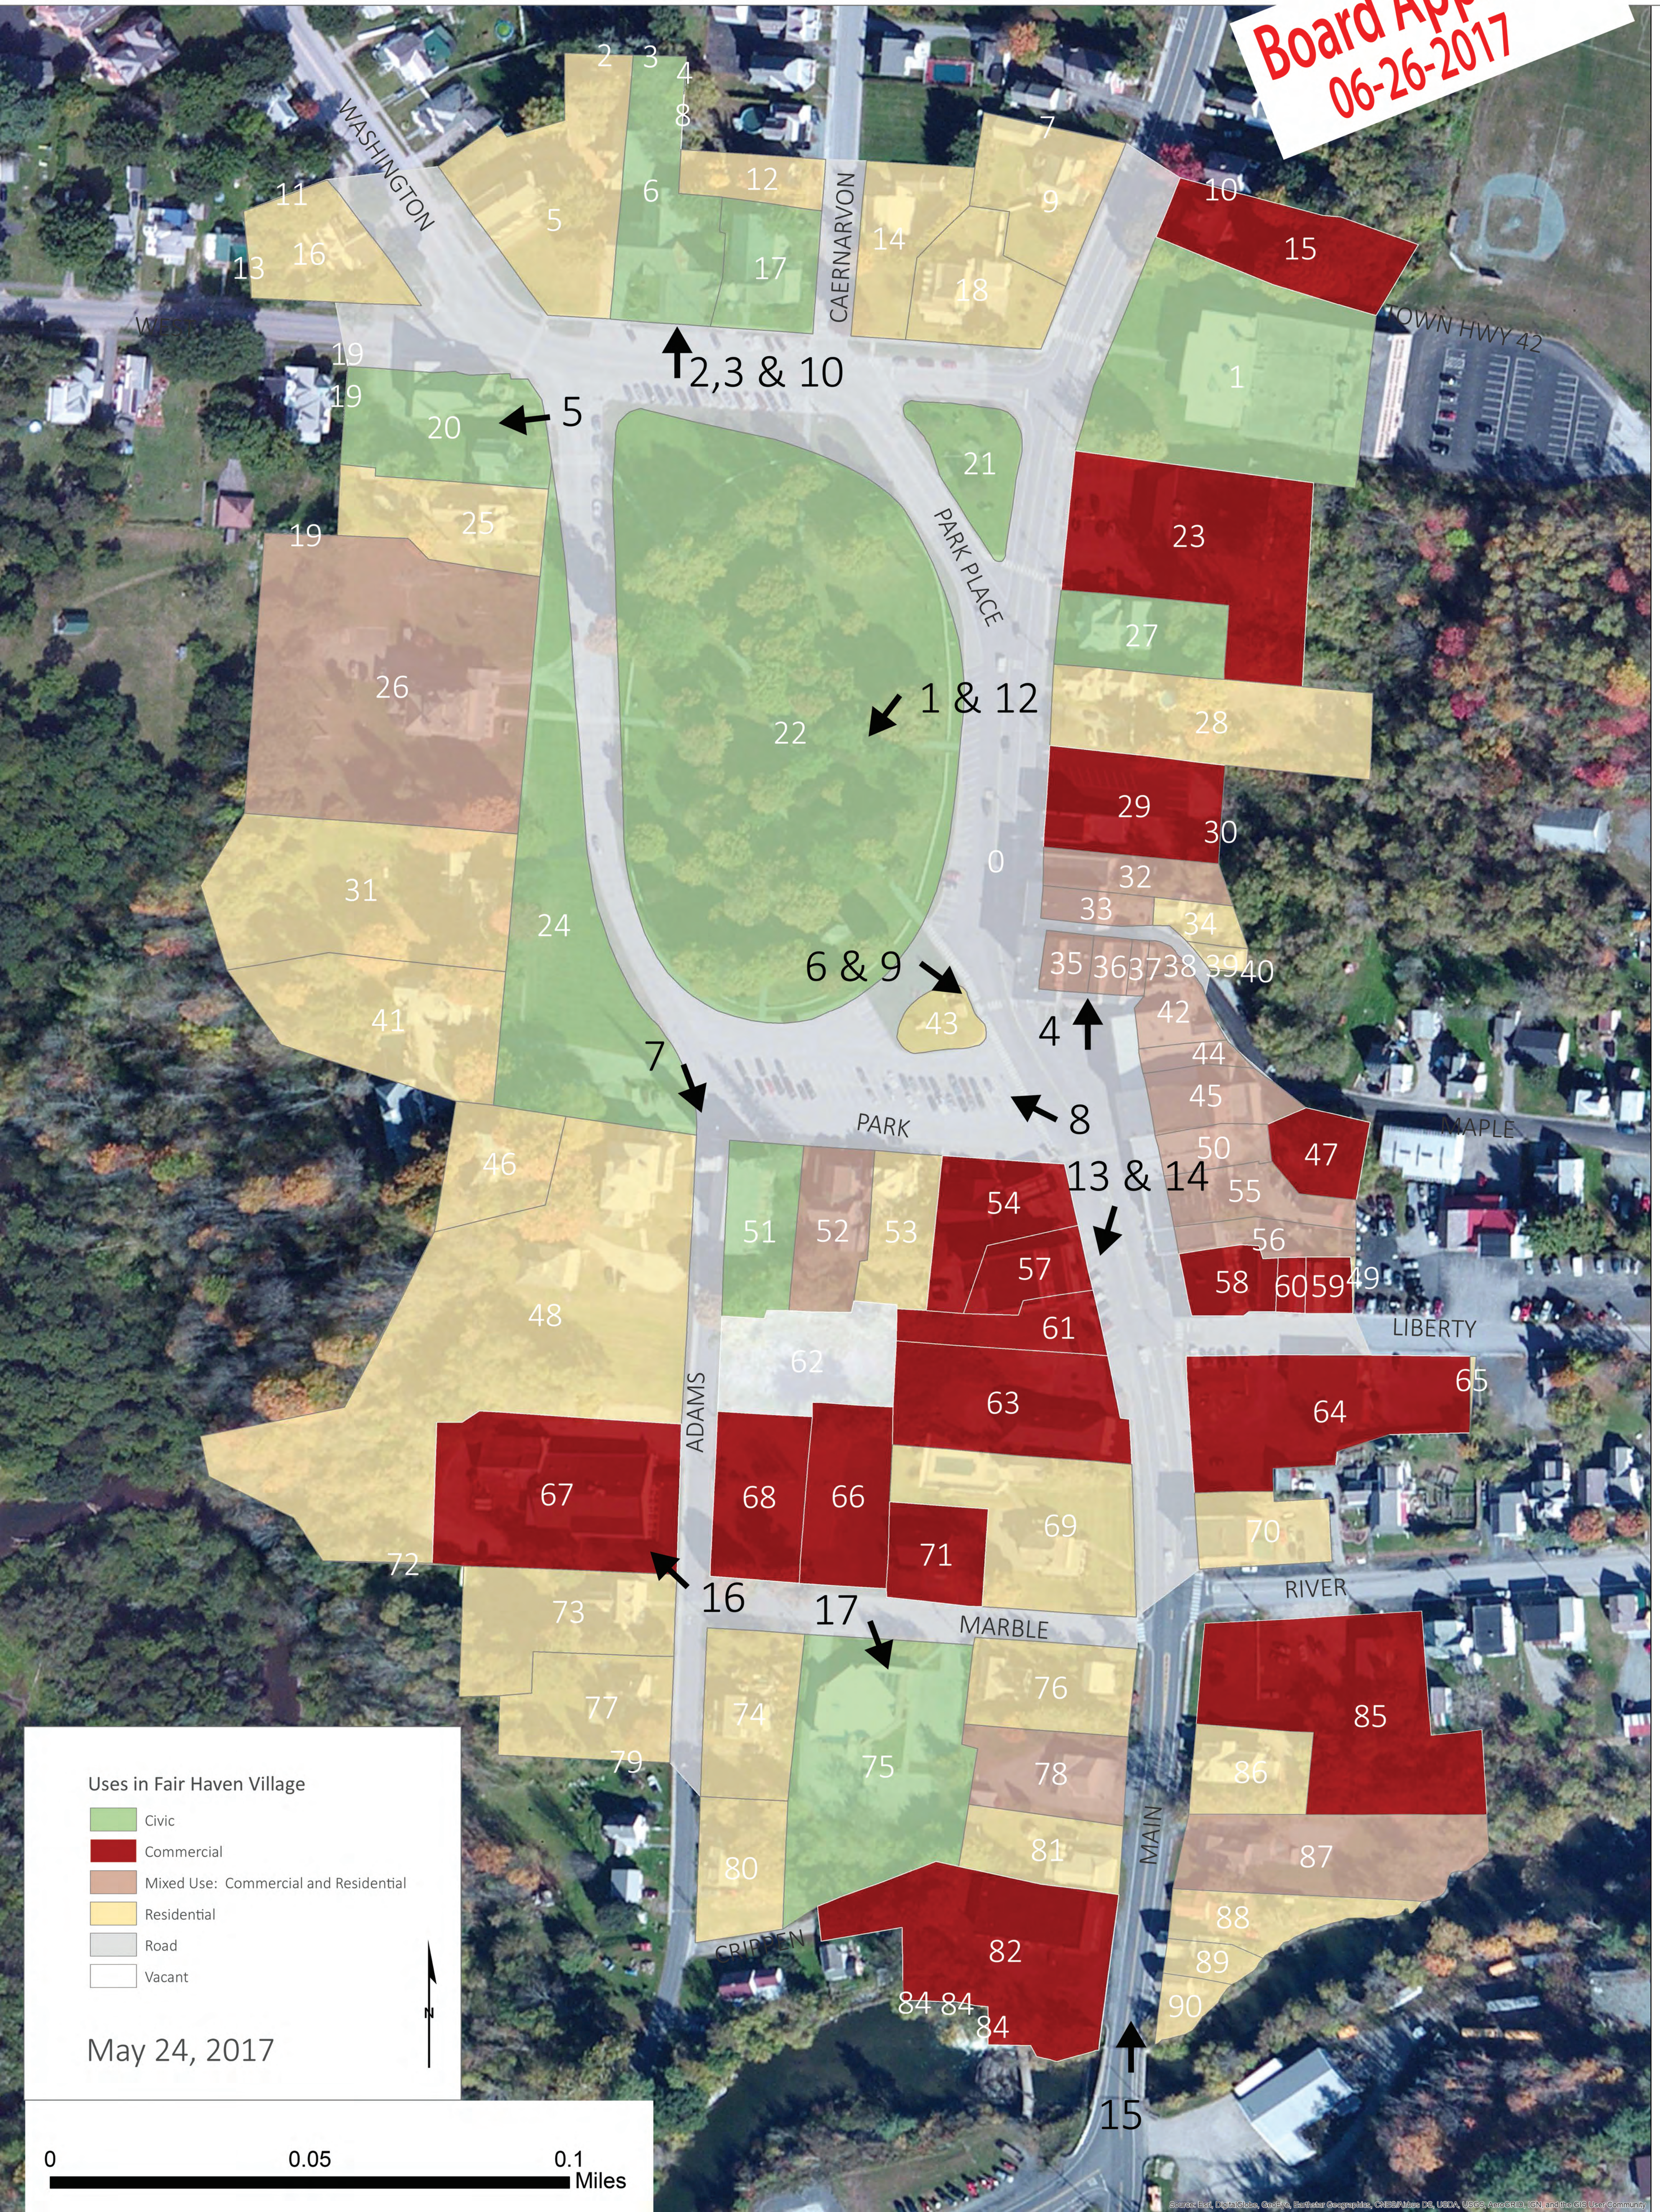

Fair Haven Village Center Boundary Map

**Board Approved
06-26-2017**

Uses in Fair Haven Village

- Civic
- Commercial
- Mixed Use: Commercial and Residential
- Residential
- Road
- Vacant

May 24, 2017

0 0.05 0.1 Miles

Source: Esri, DigitalGlobe, GeoEye, Earthstar Geographics, CNES/Airbus DS, USDA, USGS, AeroGRID, IGN, and the GIS User Community