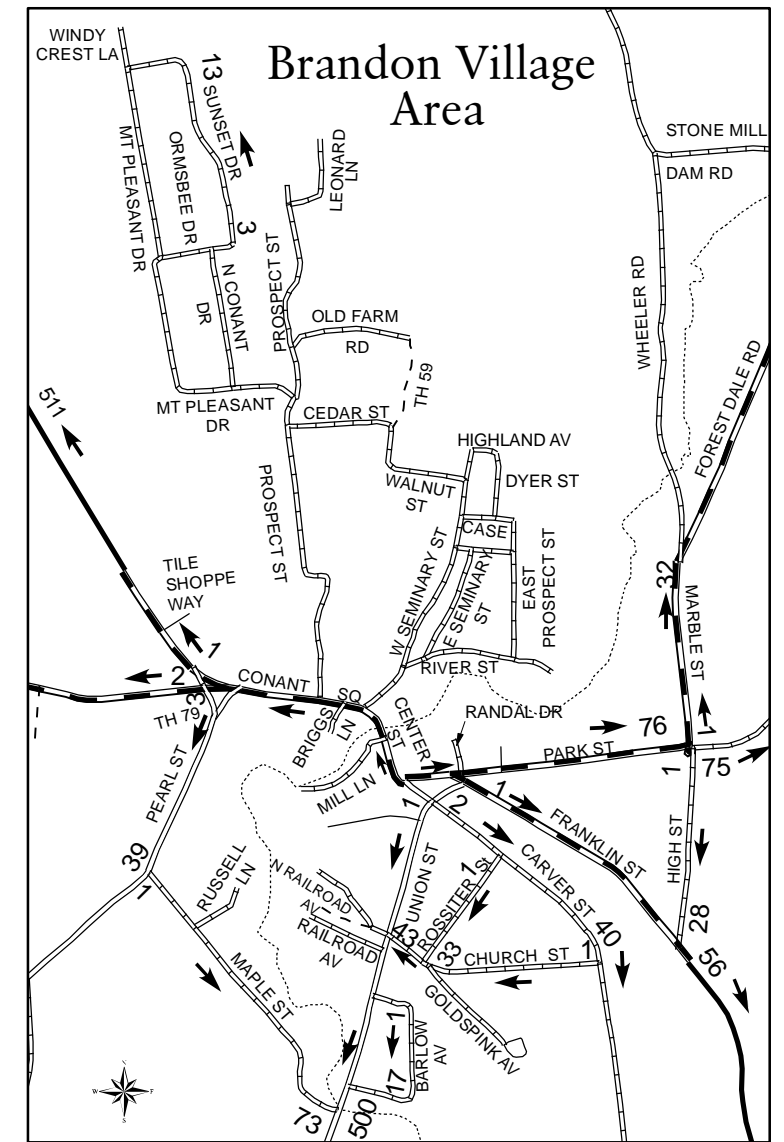

BRANDON, VERMONT

Legend

-  US Highway
-  State Highway
-  Class 2 Town Road
-  Class 3 Town Road
-  Class 4 Town Road
-  State Forest Road
-  Private Road
-  Other Road
-  Surface Water

LOCATION MAP

Copyright Rutland Regional Planning Commission
 This map (D:\RRPC\HL Security Maps\Brandon.mxd)
 was produced on 6/29/2005