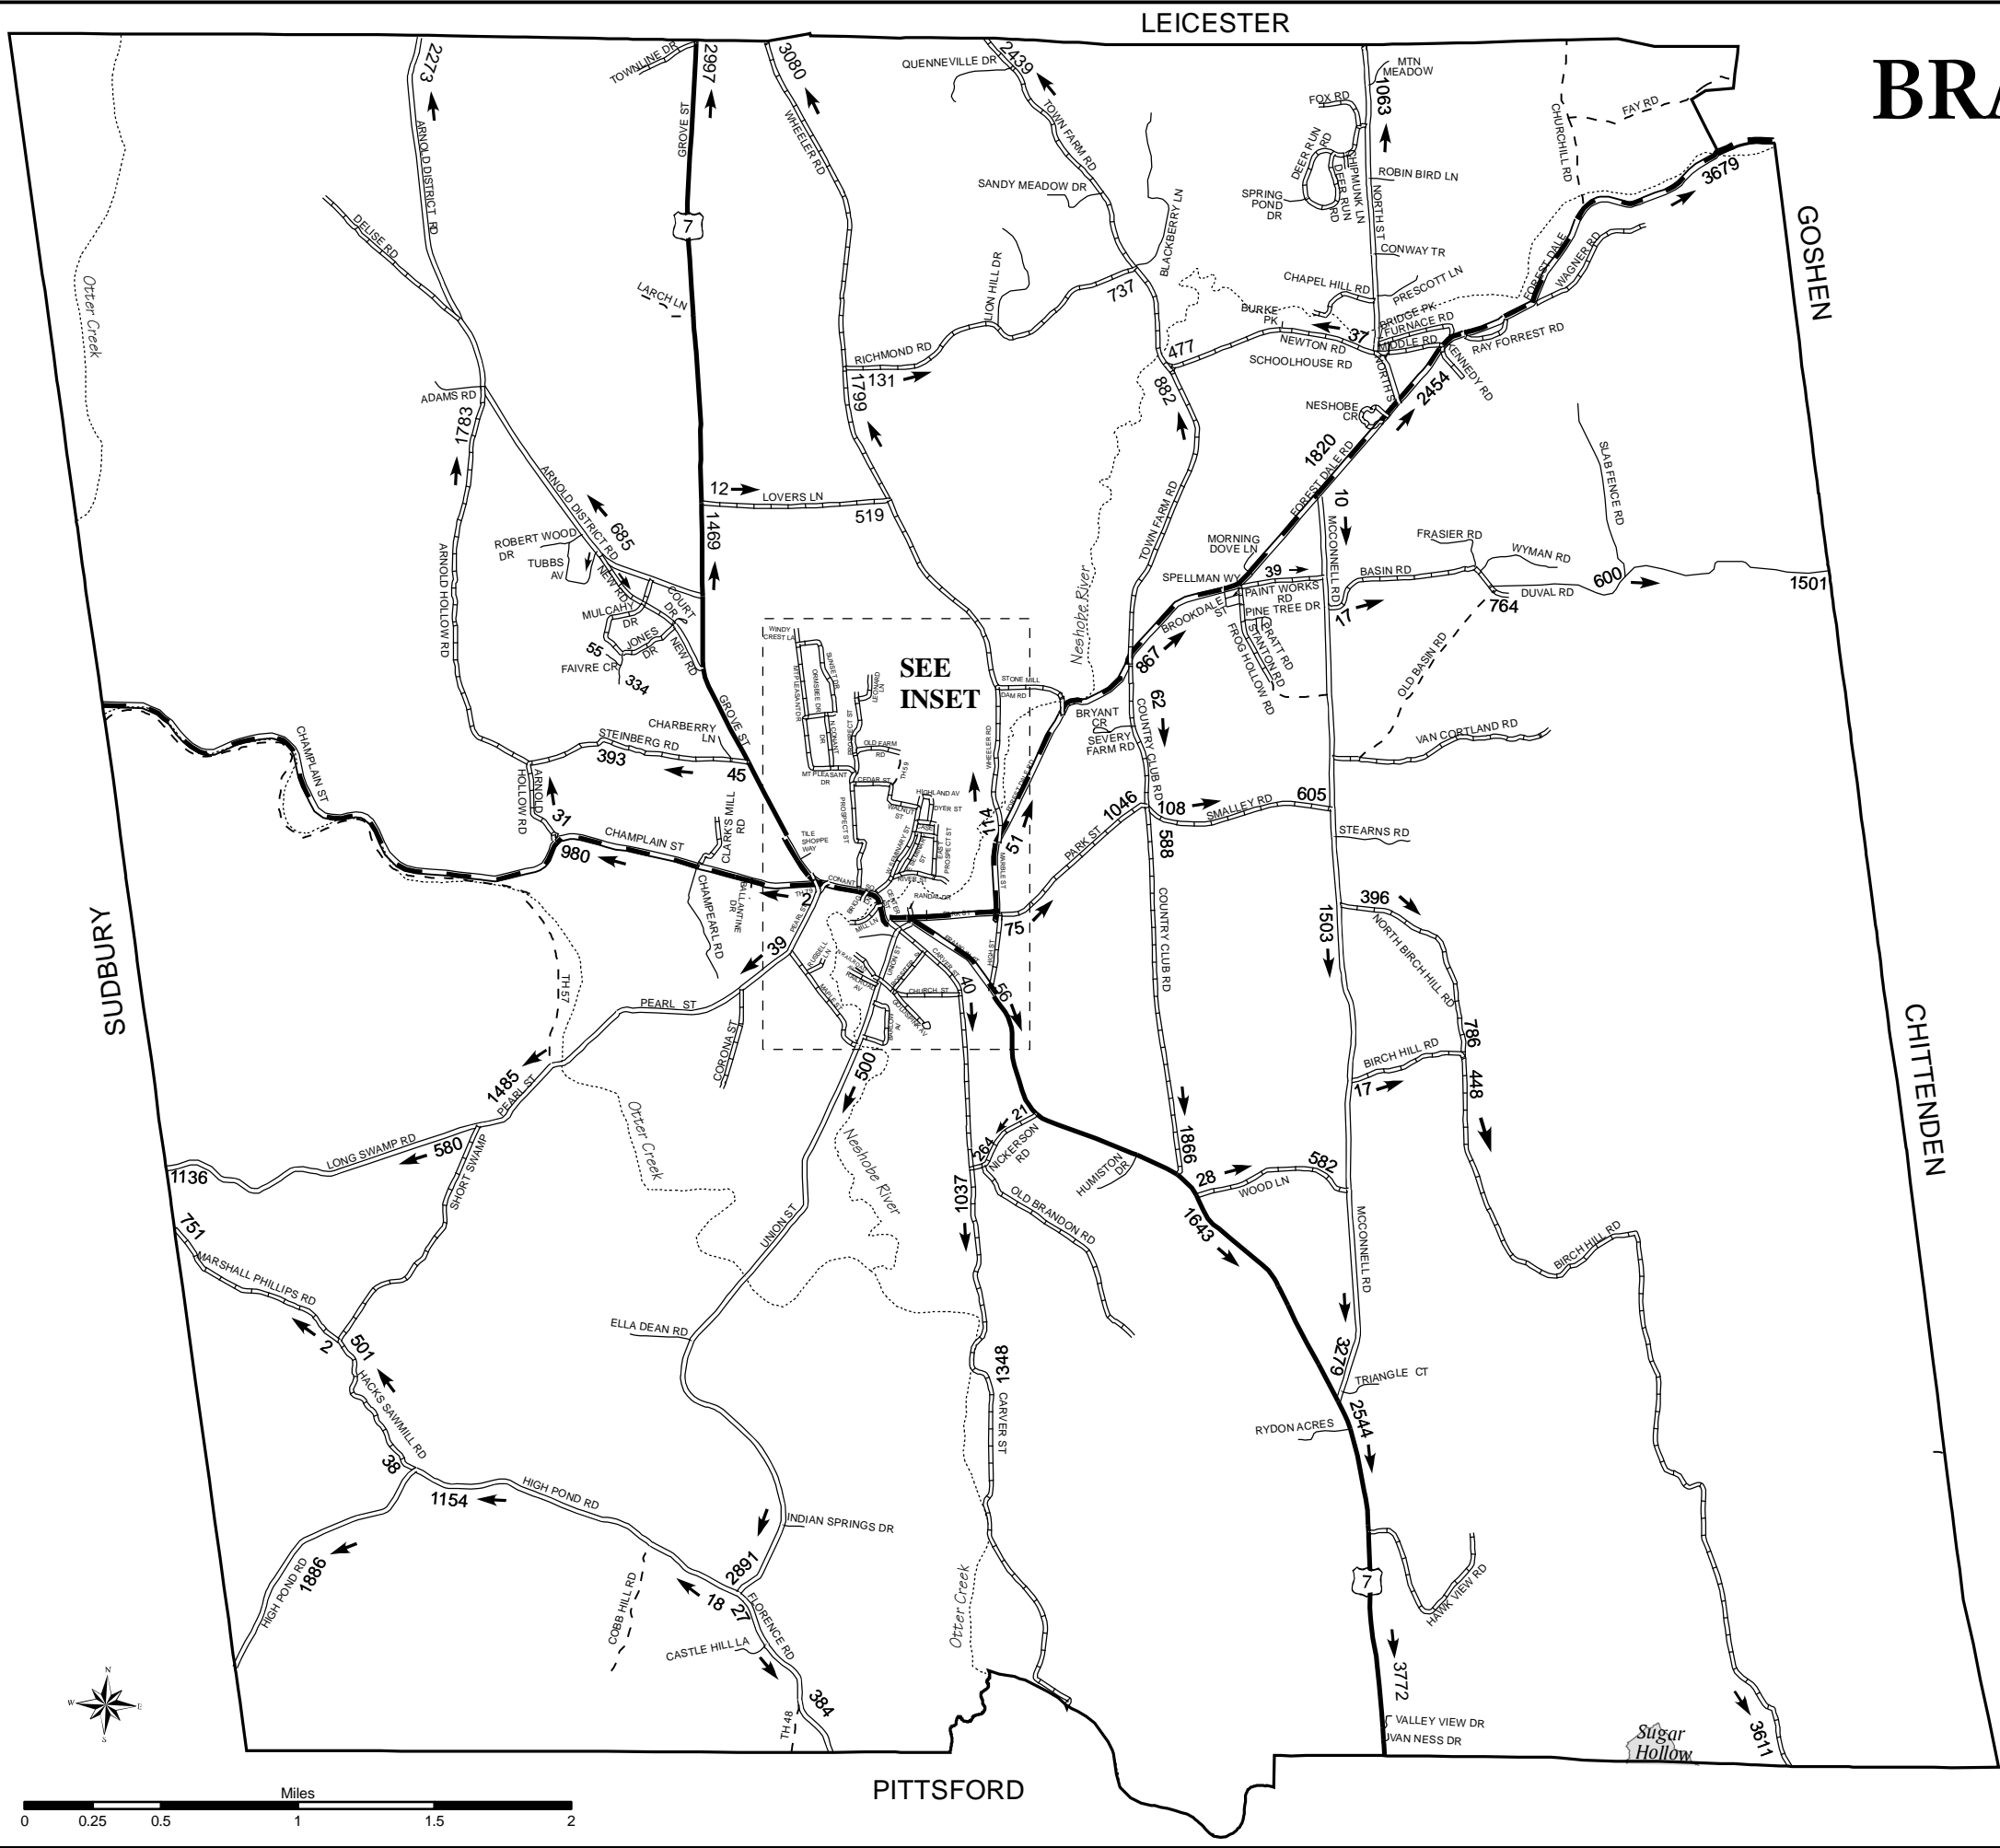

BRANDON, VERMONT

Legend

-  US Highway
-  State Highway
-  Class 2 Town Road
-  Class 3 Town Road
-  Class 4 Town Road
-  State Forest Road
-  Private Road
-  Other Road
-  Surface Water

LOCATION MAP

Copyright Rutland Regional Planning Commission
 This map (D:\RRPC\HL Security Maps\Brandon.mxd)
 was produced on 6/29/2005

RUTLAND REGIONAL PLANNING COMMISSION